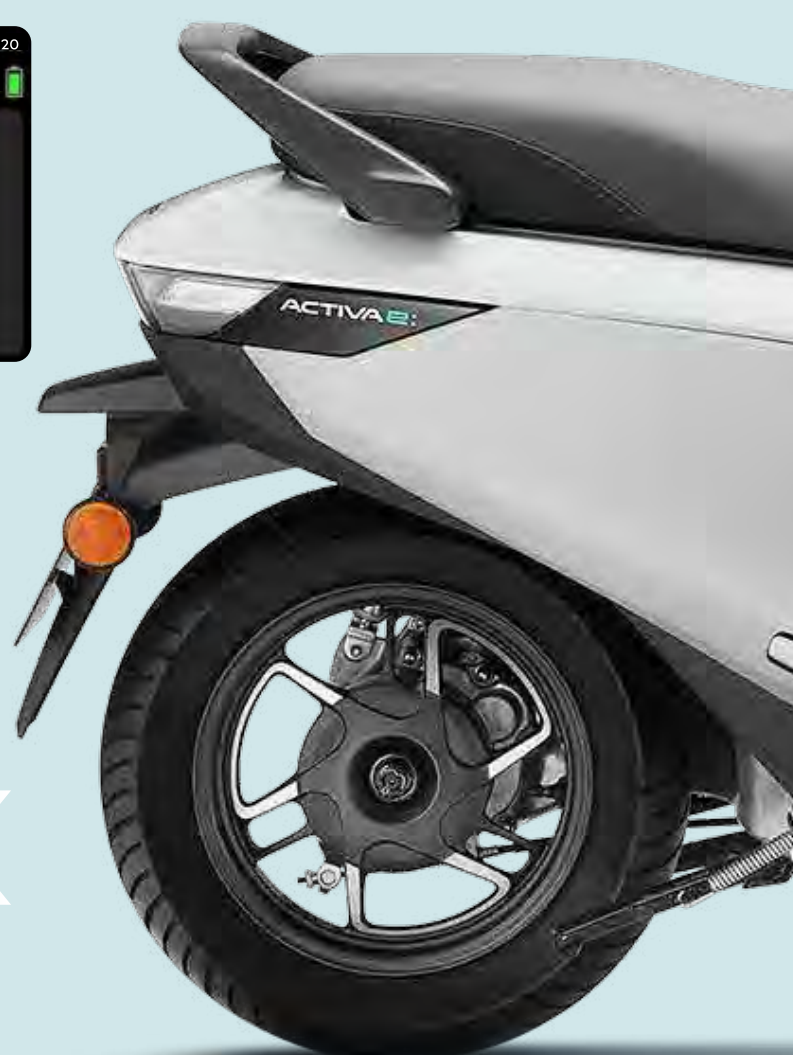

Comfort & Convenience

Effortless Comfort, Unmatched Convenience.

Motor Excellence for Power Performance

- » 6 kW powerful motor that hits 80 km/h efficiently.
- » Smooth & Quick acceleration for effortless rides.

Engineered for confident and comfortable rides

Reverse with ease. Enables smooth backward movement for effortless parking and manoeuvring in tight spaces.

Twin-fork suspension for smooth, confident rides.

Disc brake provides control and confidence during quick stops.

Integrated frame and power unit
Exclusively designed for swappable battery to enhance structure, stability, and rigidity of vehicle.

Dual Pockets with 40W USB-C Port
Enjoy your ride. It provides quick charging to your smartphone, power bank, earphones on the go.